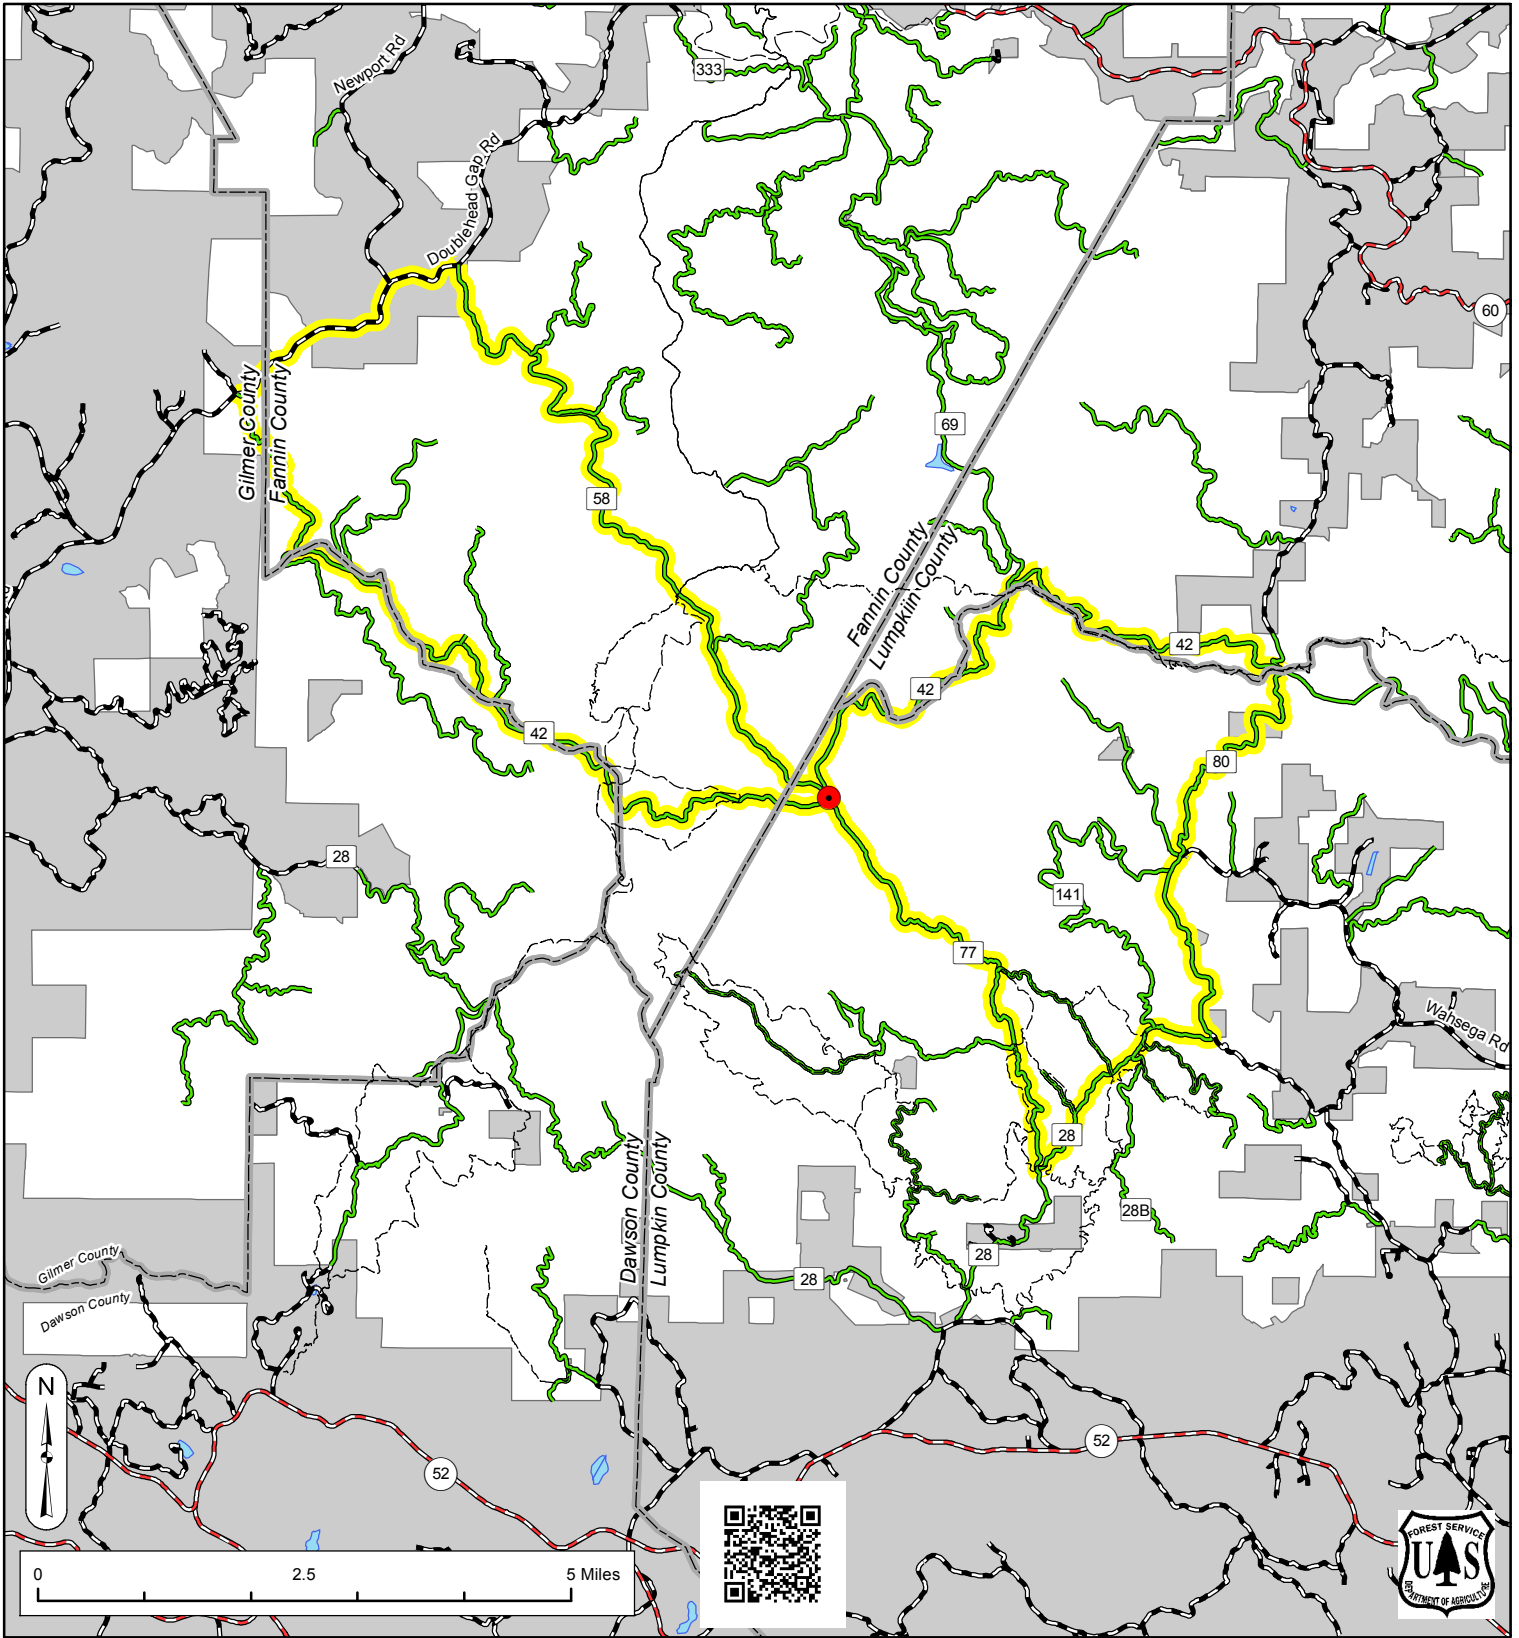

Mountain Goat Adventures

EXHIBIT B - Southern Cross Mountain Bike Race

Legend

	Event Route		State Highway
	Aid Station		County/Private Road
	Trails		FS Road
	County Line		Private Land

ATTENTION

This product is reproduced from geospatial information prepared by the U.S. Department of Agriculture, Forest Service. GIS data and product accuracy may vary. They may be developed from sources of differing accuracy, accurate only at certain scales, based on modeling or interpretation, incomplete while being created or revised, etc. Using GIS products for purposes other than those for which they were created may yield inaccurate or misleading results. The Forest Service reserves the right to correct, update, modify, or replace, GIS products without notification. For more information, contact the Blue Ridge Ranger District Office at (706) 745- 6928.