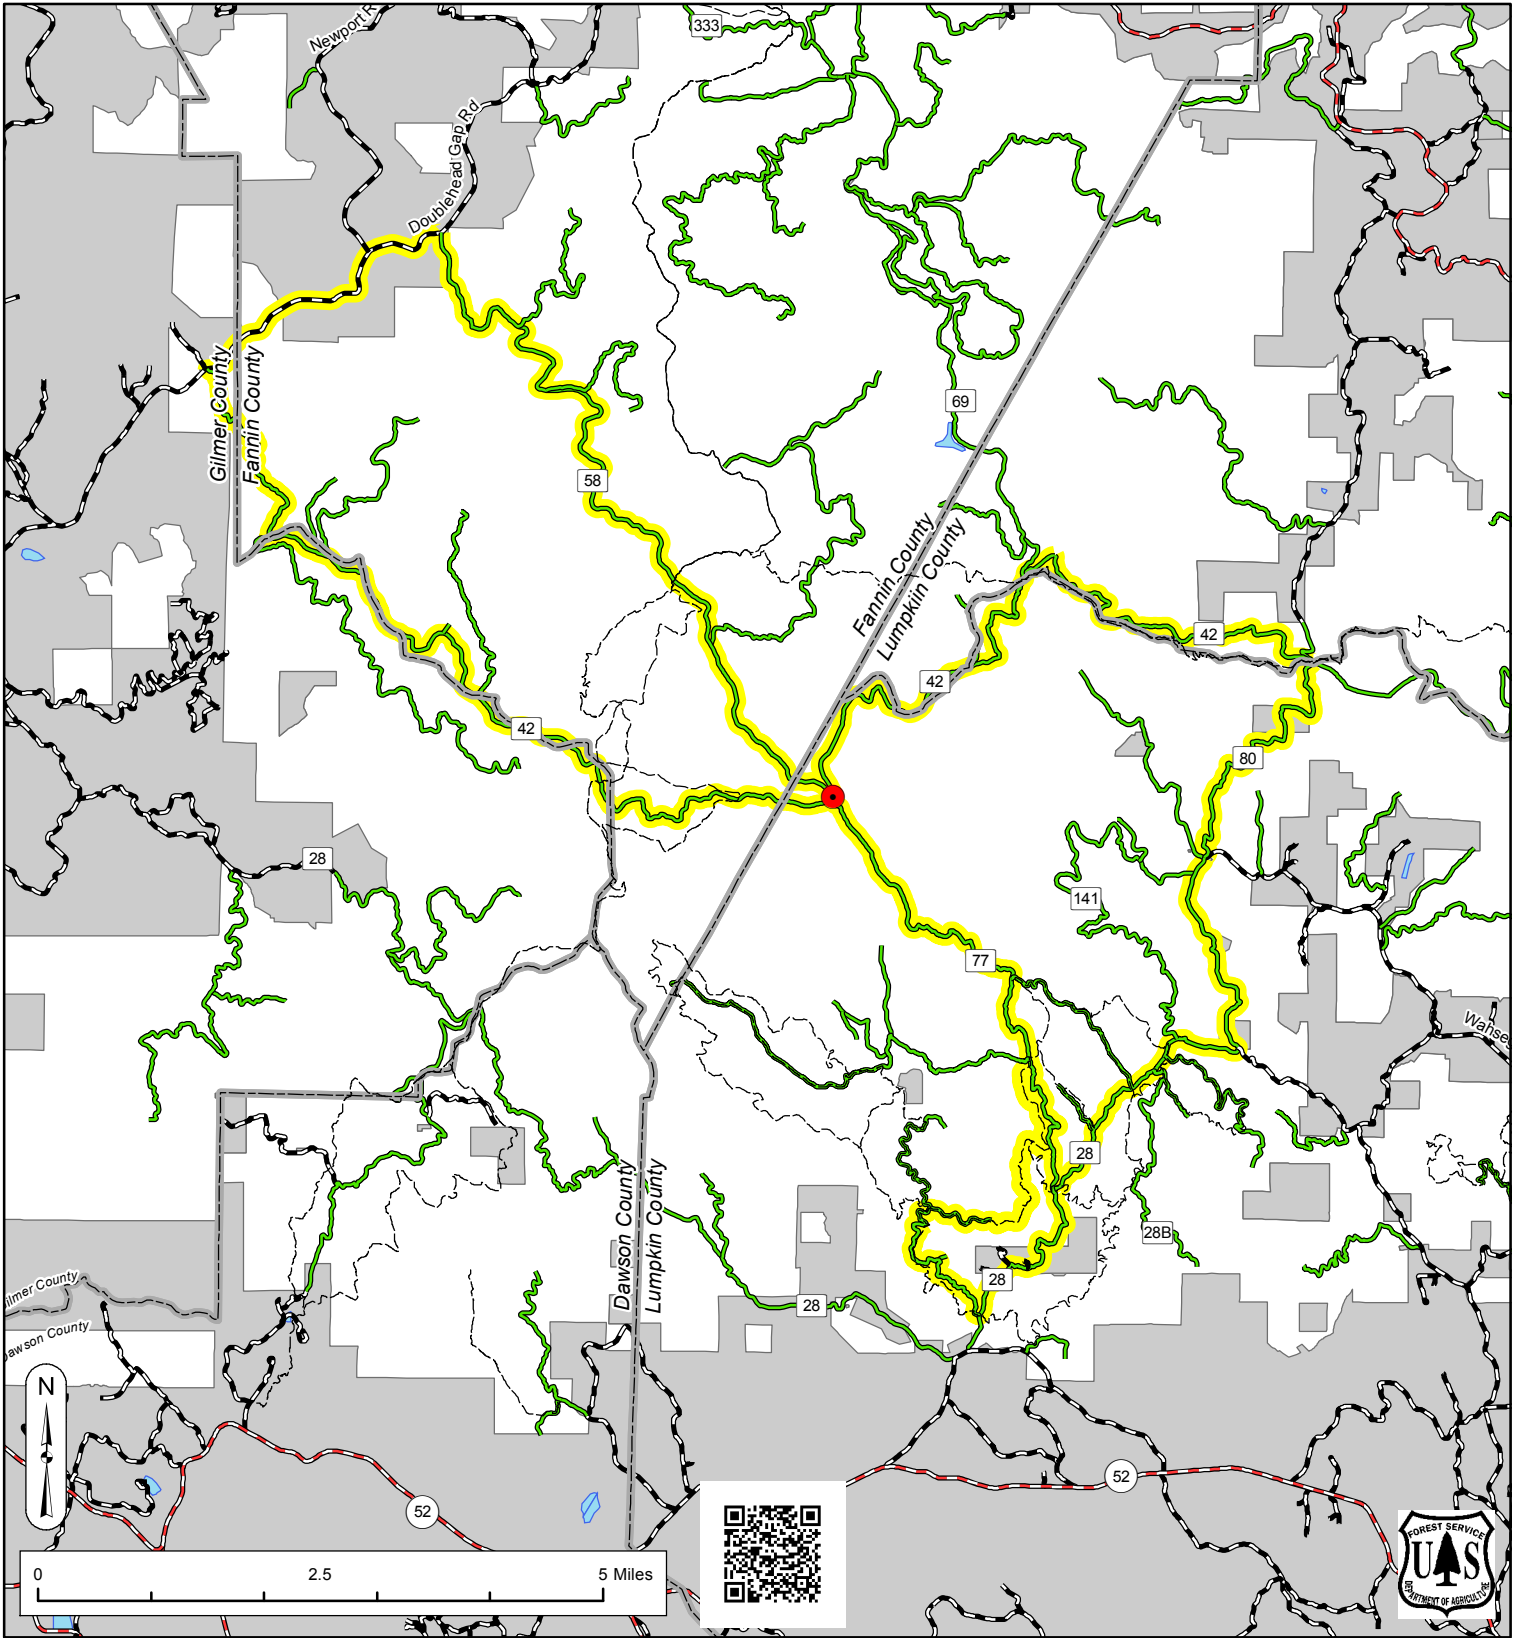

Mountain Goat Adventures

Southern Cross Mountain Bike Race

Legend

	Event Route		State Highway
	Aid Station		County/Private Road
	Trails		FS Road
	County Line		Private Land

ATTENTION

This product is reproduced from geospatial information prepared by the U.S. Department of Agriculture, Forest Service. GIS data and product accuracy may vary. They may be: developed from sources of differing accuracy, accurate only at certain scales, based on modeling or interpretation, incomplete while being created or revised, etc. Using GIS products for purposes other than those for which they were created may yield inaccurate or misleading results. The Forest Service reserves the right to correct, update, modify, or replace, GIS products without notification. For more information, contact the Blue Ridge Ranger District Office at (706) 745- 6928.